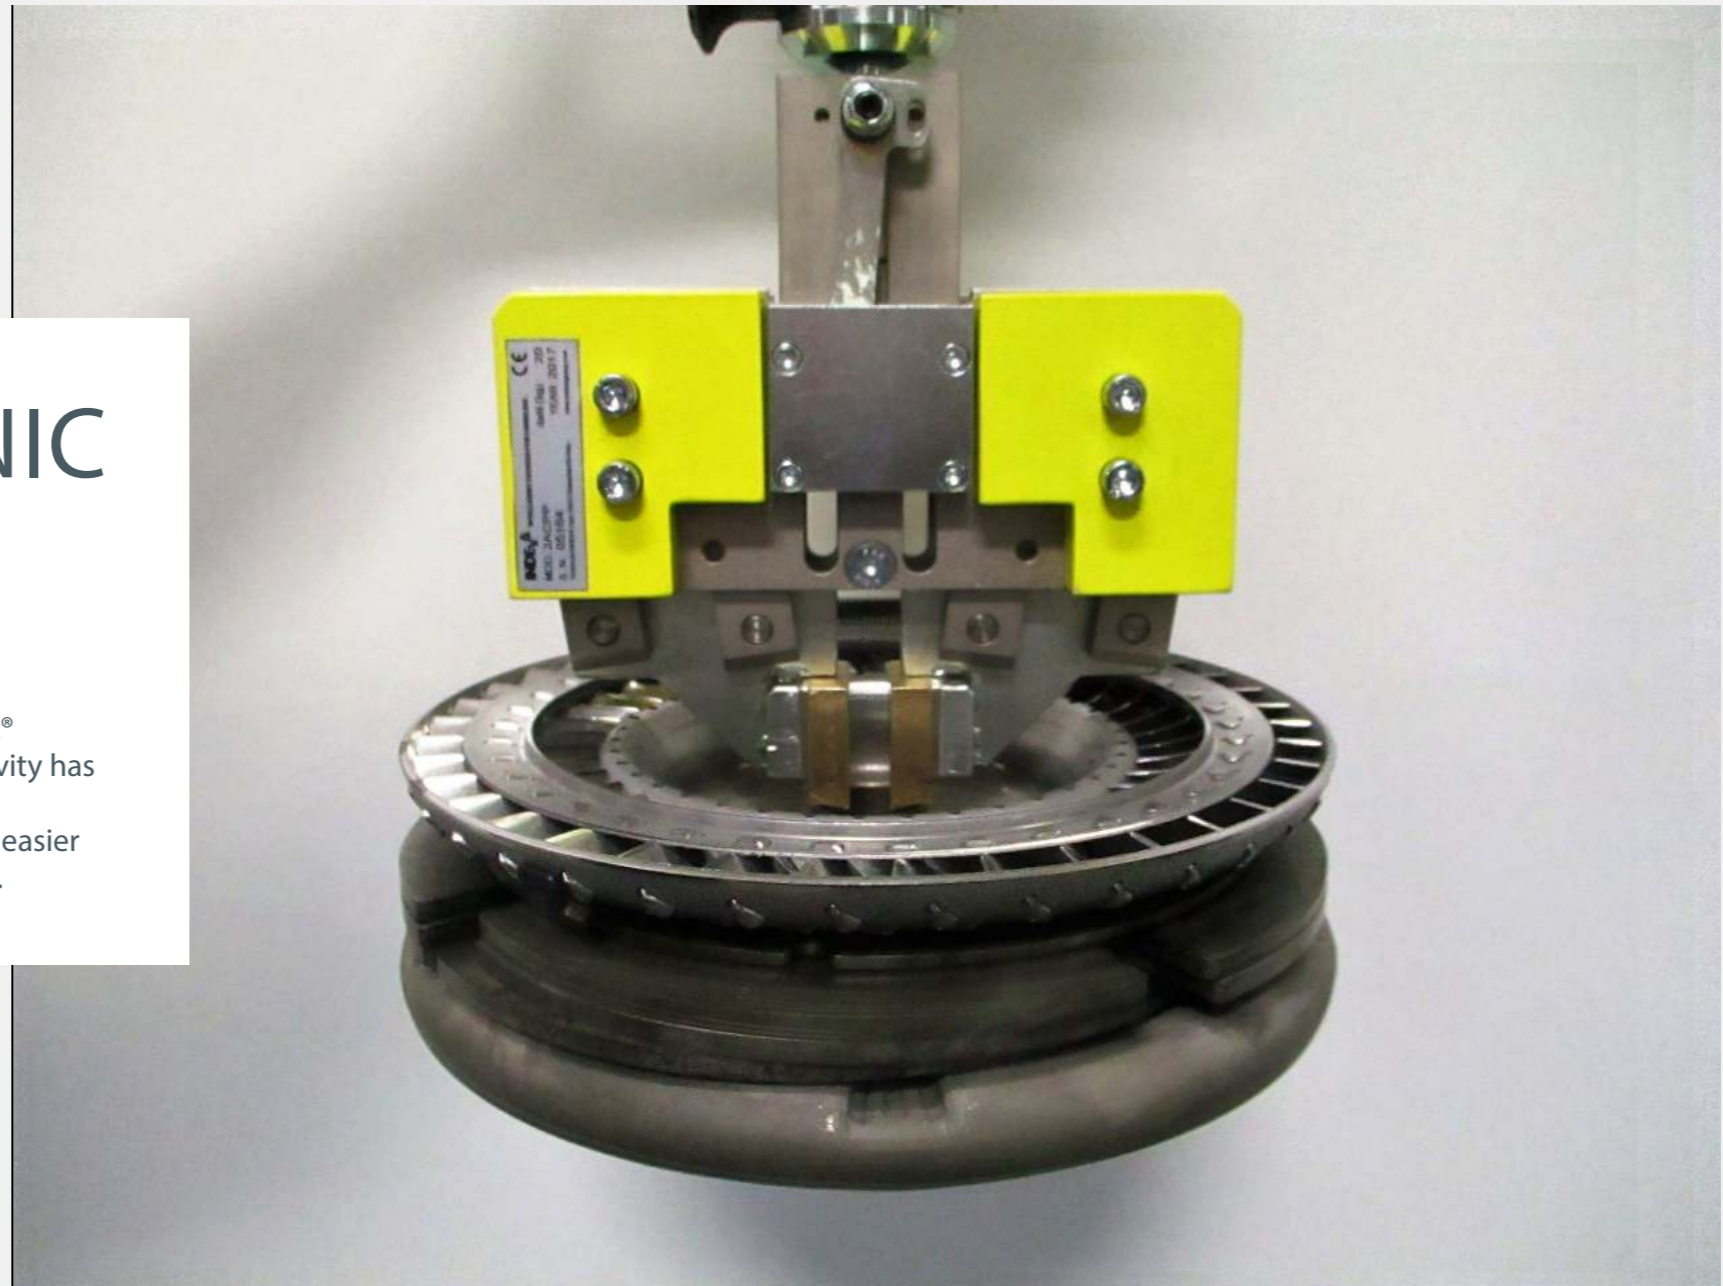

ELECTROMECHANIC & MECHANIC TOOLS APPLICATION BOOKLET

ELECTROMECHANIC DEVICES

Handling Electromechanic Devices of different weights with custom systems and tooling with no need of pre-setting different weight parameters; it is possible thanks to the auto-weight sense and auto-balancing feature of the INDEVA® Intelligent Assist Devices for Handling.

An INDEVA® manipulator is the ideal solution for lifting and rotating electromechanic devices on the assembly line.

ELECTROMECHANIC TOOLS

Plant managers of some Companies that are using INDEVA® manipulators along their assembly lines say their productivity has highly increased and the operators say that handling electromechanic tools in the assembly operations is much easier and quicker with INDEVA® Intelligent Devices for Handling.

MECHANIC VARIOUS COMPONENTS

Thanks to the great versatility of the INDEVA® manipulators that allow the use of different gripping tools, we can provide the most suitable solution for handling mechanical components of various shapes and sizes.

The INDEVA® Intelligent Assist Devices for Handling allow quick and precise component handling on the assembly or machining line, as well as in the logistics area for placing the component into a container, a cardboard box or on a pallet.