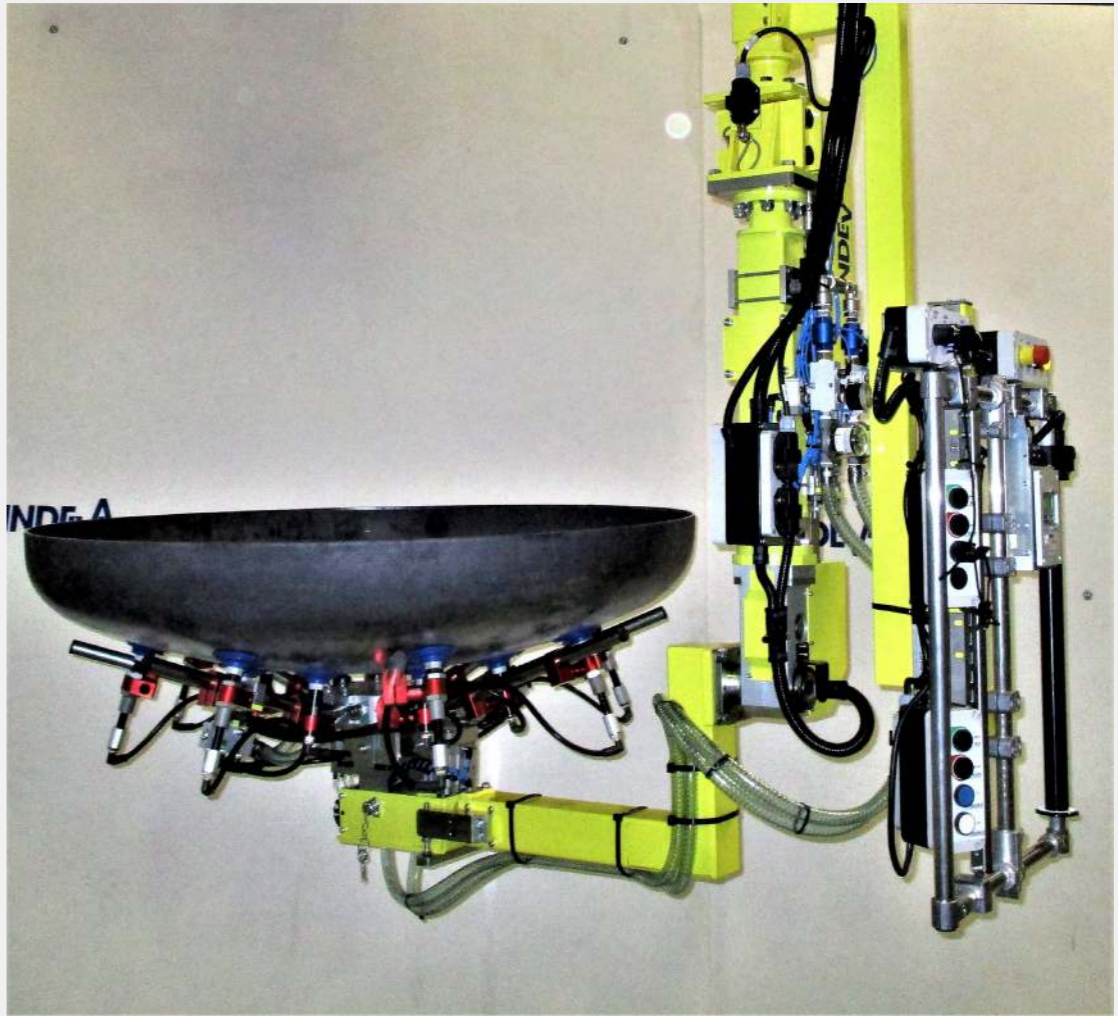

ELECTROMECHANIC & MECHANIC TOOLS APPLICATION BOOKLET

ELECTROMECHANIC DEVICES

Handling Electromechanic Devices of different weights with custom systems and tooling with no need of pre-setting different weight parameters; it is possible thanks to the auto-weight sense and auto-balancing feature of the INDEVA® Intelligent Assist Devices for Handling.

An INDEVA® manipulator is the ideal solution for lifting and rotating electromechanic devices on the assembly line.

ELECTROMECHANIC TOOLS

Plant managers of some Companies that are using INDEVA® manipulators along their assembly lines say their productivity has highly increased and the operators say that handling electromechanic tools in the assembly operations is much easier and quicker with INDEVA® Intelligent Devices for Handling.

MECHANIC VARIOUS COMPONENTS

Thanks to the great versatility of the INDEVA® manipulators that allow the use of different gripping tools, we can provide the most suitable solution for handling mechanical components of various shapes and sizes.

The INDEVA® Intelligent Assist Devices for Handling allow quick and precise component handling on the assembly or machining line, as well as in the logistics area for placing the component into a container, a cardboard box or on a pallet.