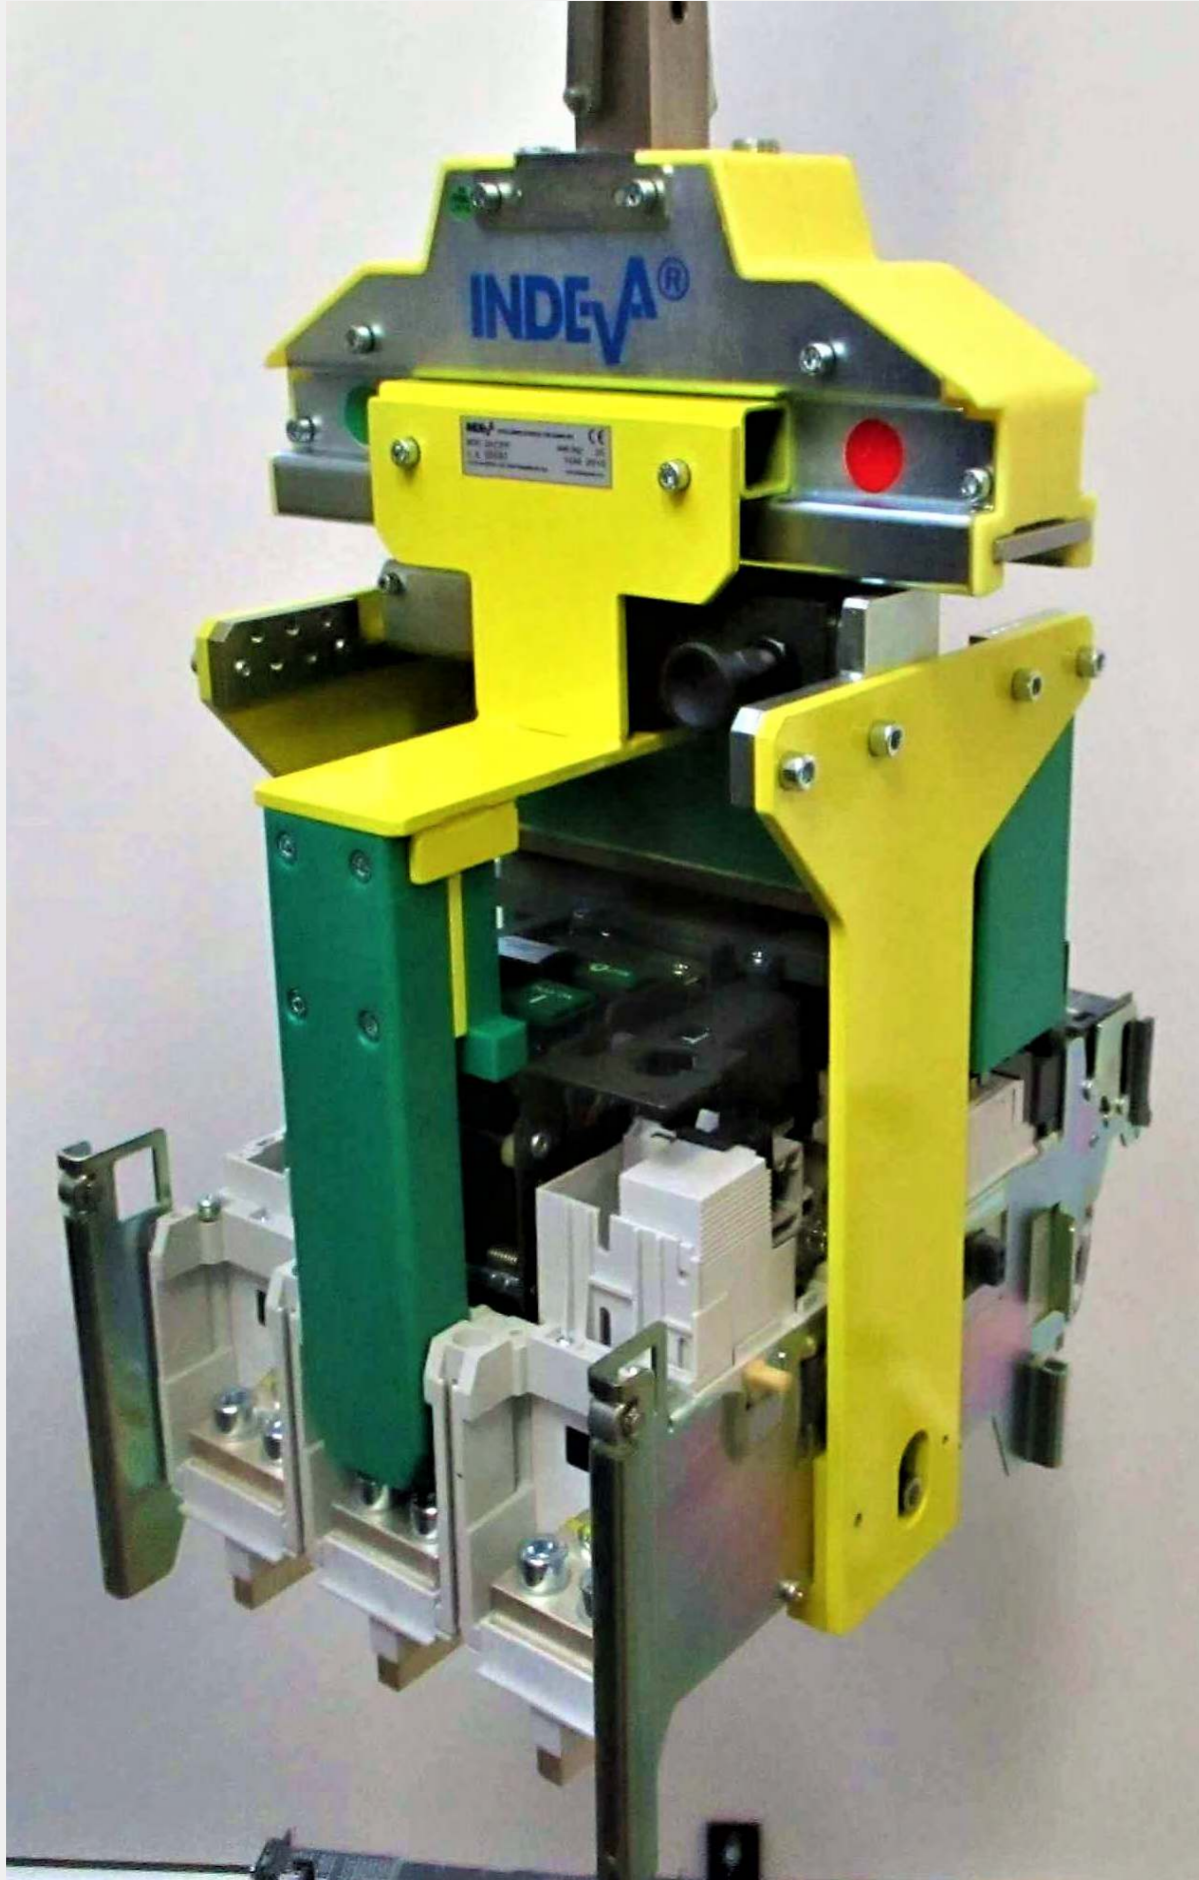

ELECTROMECHANIC & MECHANIC TOOLS APPLICATION BOOKLET

ELECTROMECHANIC DEVICES

Handling Electromechanic Devices of different weights with custom systems and tooling with no need of pre-setting different weight parameters; it is possible thanks to the auto-weight sense and auto-balancing feature of the INDEVA® Intelligent Assist Devices for Handling.

An INDEVA® manipulator is the ideal solution for lifting and rotating electromechanic devices on the assembly line.

ELECTROMECHANIC TOOLS

Plant managers of some Companies that are using INDEVA® manipulators along their assembly lines say their productivity has highly increased and the operators say that handling electromechanic tools in the assembly operations is much easier and quicker with INDEVA® Intelligent Devices for Handling.

MECHANIC VARIOUS COMPONENTS

Thanks to the great versatility of the INDEVA® manipulators that allow the use of different gripping tools, we can provide the most suitable solution for handling mechanical components of various shapes and sizes.

The INDEVA® Intelligent Assist Devices for Handling allow quick and precise component handling on the assembly or machining line, as well as in the logistics area for placing the component into a container, a cardboard box or on a pallet.