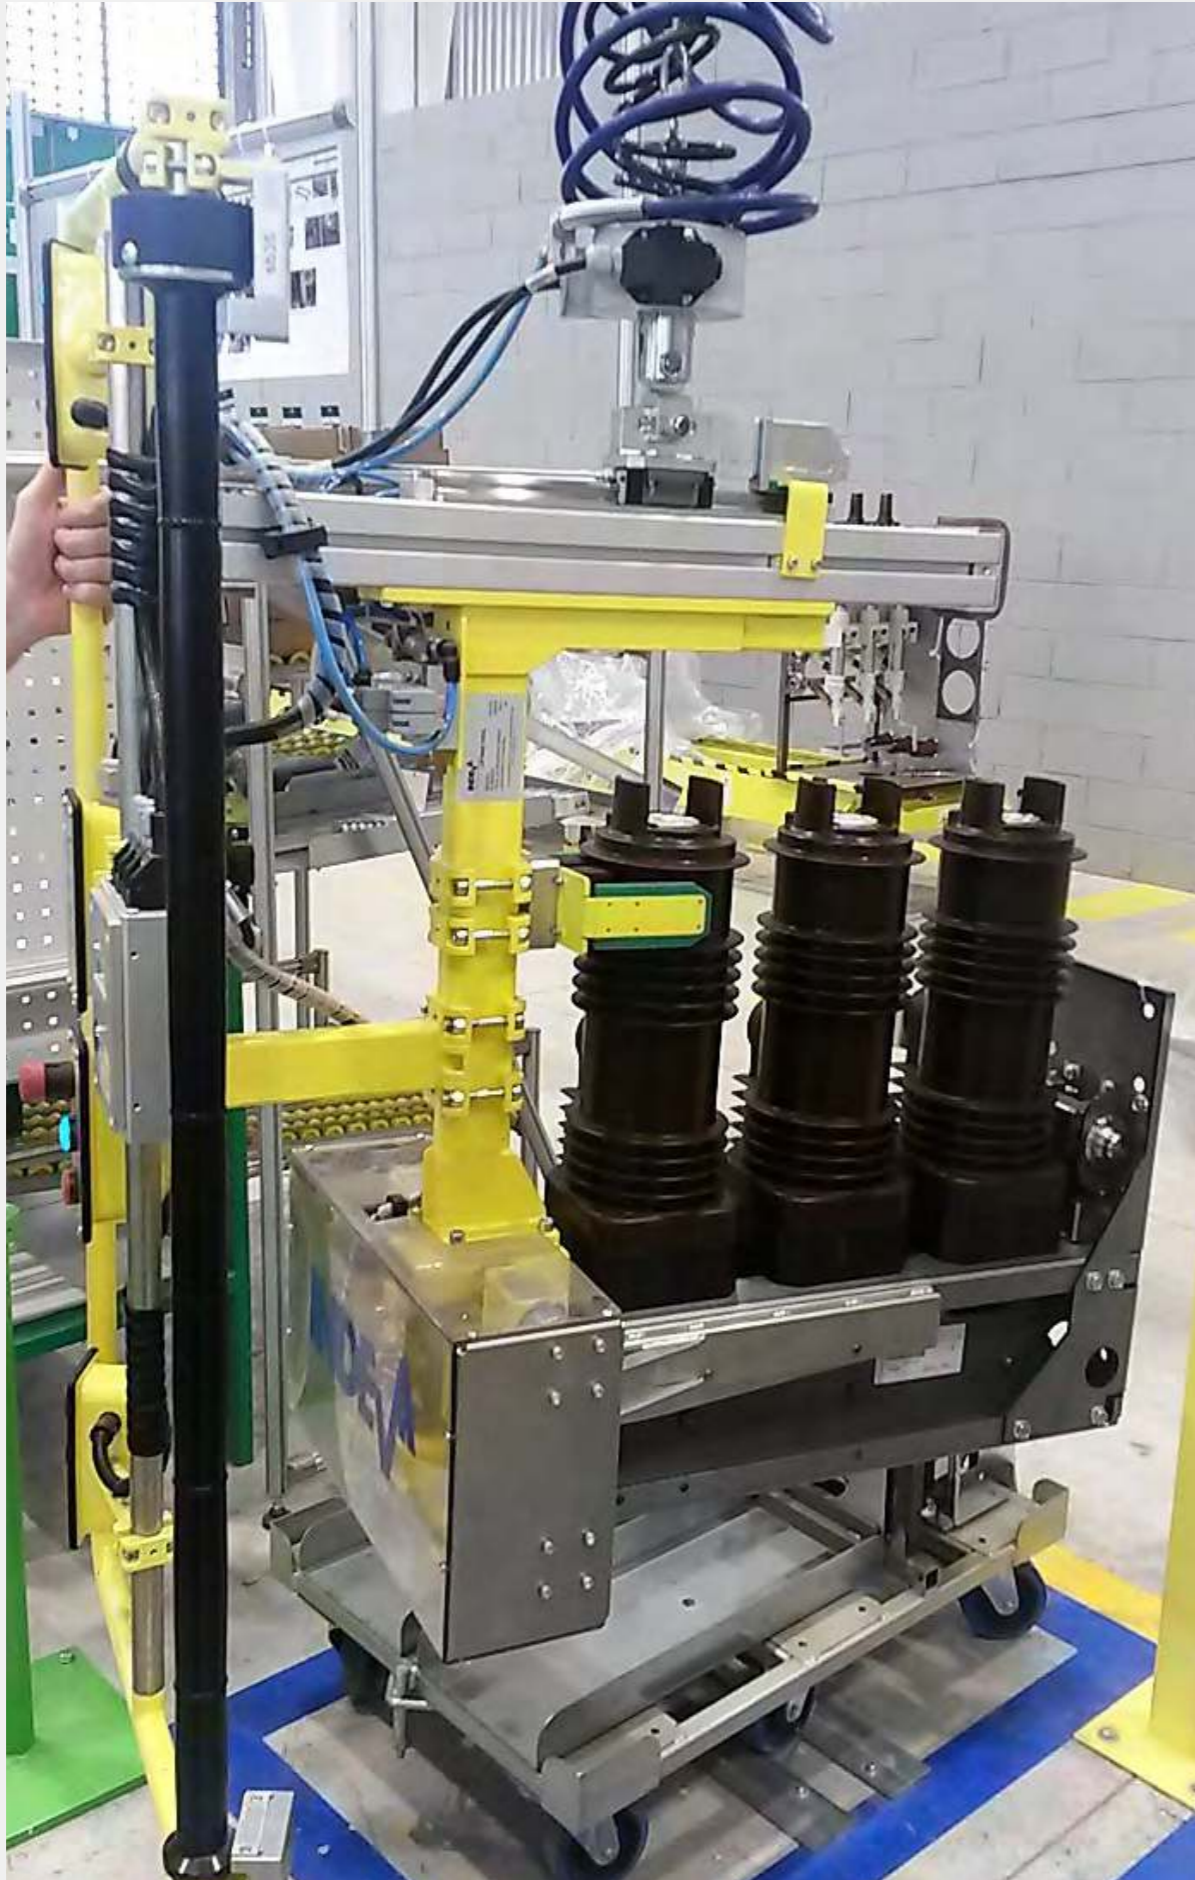

ELECTROMECHANIC & MECHANIC TOOLS APPLICATION BOOKLET

ELECTROMECHANIC DEVICES

Handling Electromechanic Devices of different weights with custom systems and tooling with no need of pre-setting different weight parameters; it is possible thanks to the auto-weight sense and auto-balancing feature of the INDEVA® Intelligent Assist Devices for Handling.

An INDEVA® manipulator is the ideal solution for lifting and rotating electromechanic devices on the assembly line.

ELECTROMECHANIC TOOLS

Plant managers of some Companies that are using INDEVA® manipulators along their assembly lines say their productivity has highly increased and the operators say that handling electromechanic tools in the assembly operations is much easier and quicker with INDEVA® Intelligent Devices for Handling.

MECHANIC VARIOUS COMPONENTS

Thanks to the great versatility of the INDEVA® manipulators that allow the use of different gripping tools, we can provide the most suitable solution for handling mechanical components of various shapes and sizes.

The INDEVA® Intelligent Assist Devices for Handling allow quick and precise component handling on the assembly or machining line, as well as in the logistics area for placing the component into a container, a cardboard box or on a pallet.