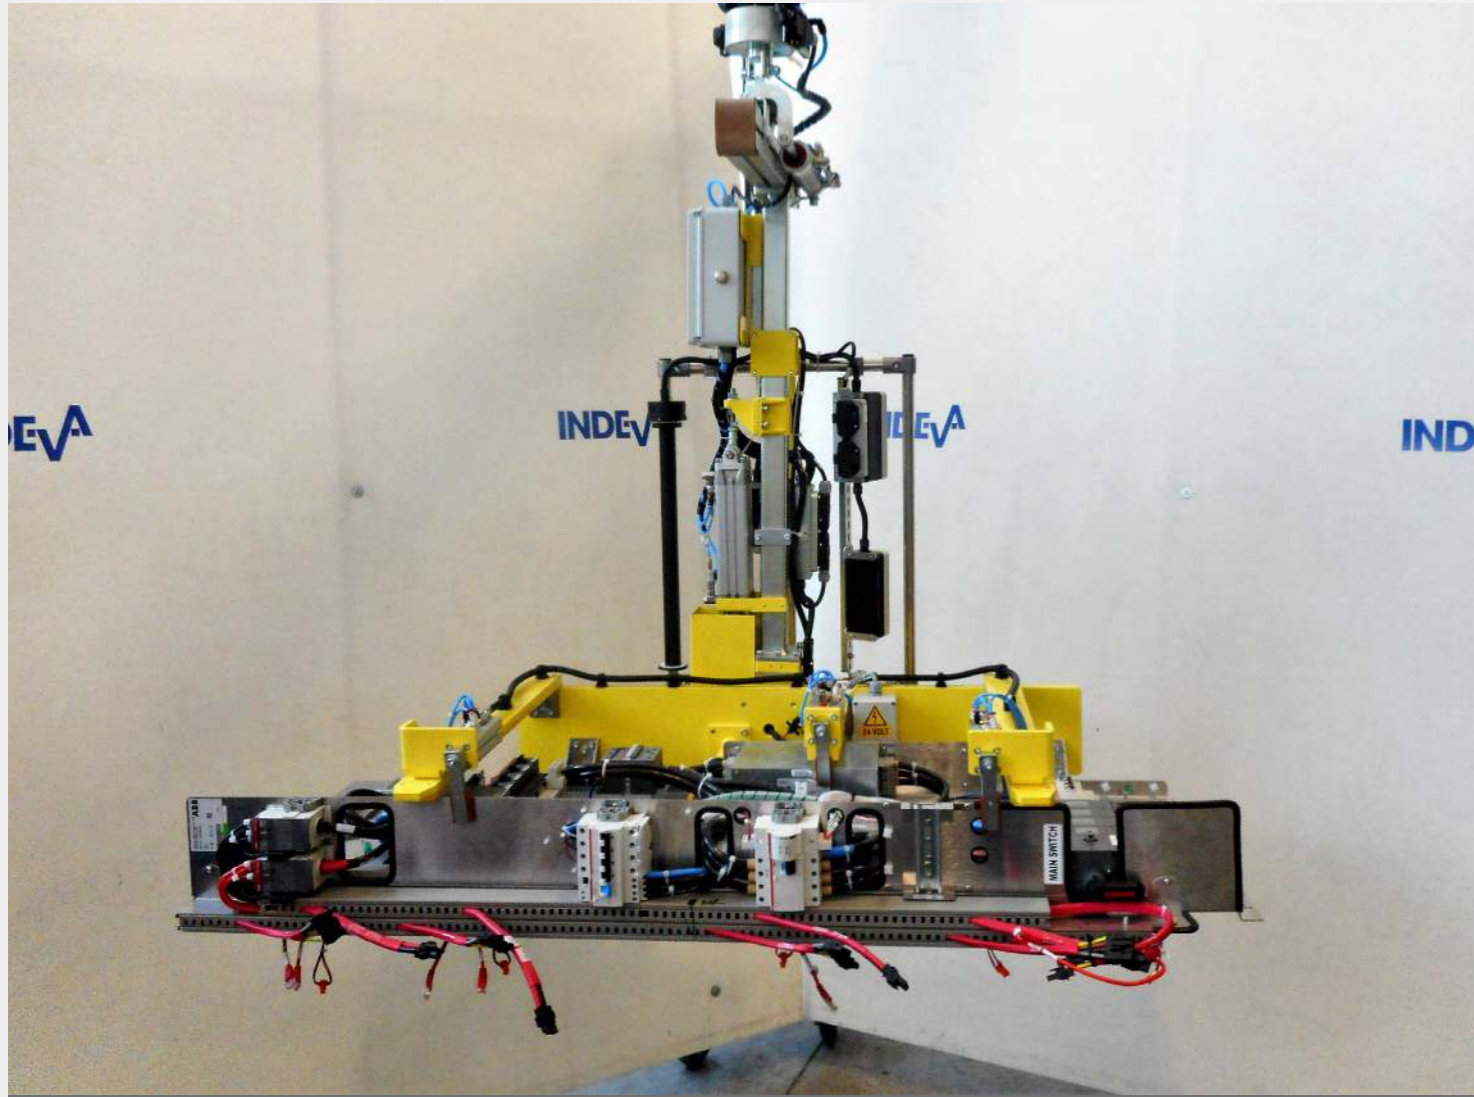

ELECTROMECHANIC & MECHANIC TOOLS APPLICATION BOOKLET

ELECTROMECHANIC DEVICES

Handling Electromechanic Devices of different weights with custom systems and tooling with no need of pre-setting different weight parameters; it is possible thanks to the auto-weight sense and auto-balancing feature of the INDEVA® Intelligent Assist Devices for Handling.

An INDEVA® manipulator is the ideal solution for lifting and rotating electromechanic devices on the assembly line.

ELECTROMECHANIC TOOLS

Plant managers of some Companies that are using INDEVA® manipulators along their assembly lines say their productivity has highly increased and the operators say that handling electromechanic tools in the assembly operations is much easier and quicker with INDEVA® Intelligent Devices for Handling.

MECHANIC VARIOUS COMPONENTS

Thanks to the great versatility of the INDEVA® manipulators that allow the use of different gripping tools, we can provide the most suitable solution for handling mechanical components of various shapes and sizes.

The INDEVA® Intelligent Assist Devices for Handling allow quick and precise component handling on the assembly or machining line, as well as in the logistics area for placing the component into a container, a cardboard box or on a pallet.