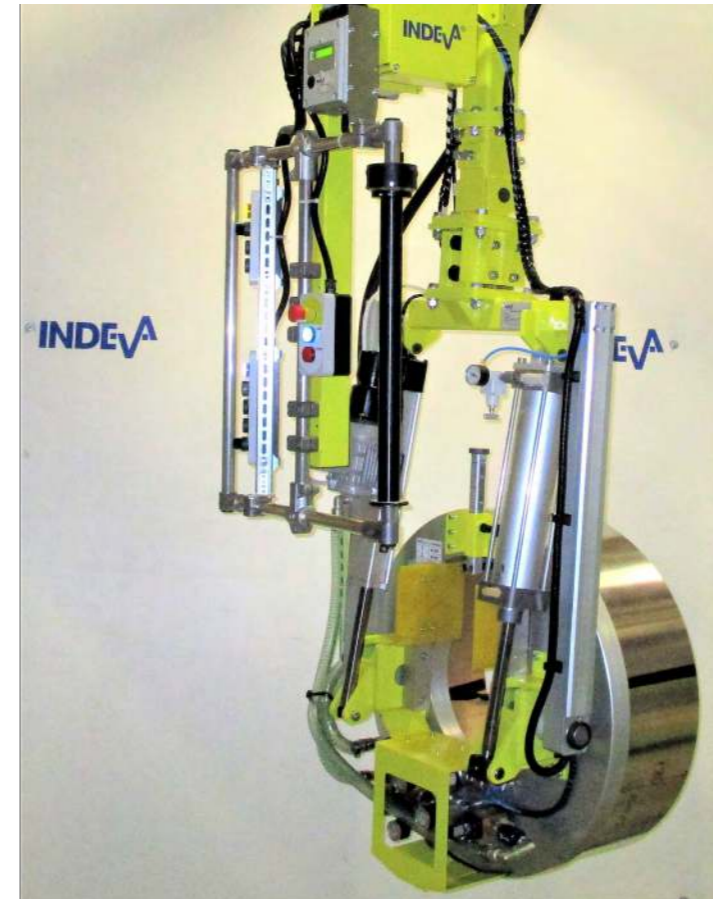

ELECTROMECHANIC & MECHANIC TOOLS APPLICATION BOOKLET

ELECTROMECHANIC DEVICES

Handling Electromechanic Devices of different weights with custom systems and tooling with no need of pre-setting different weight parameters; it is possible thanks to the auto-weight sense and auto-balancing feature of the INDEVA® Intelligent Assist Devices for Handling.

An INDEVA® manipulator is the ideal solution for lifting and rotating electromechanic devices on the assembly line.

ELECTROMECHANIC TOOLS

Plant managers of some Companies that are using INDEVA® manipulators along their assembly lines say their productivity has highly increased and the operators say that handling electromechanic tools in the assembly operations is much easier and quicker with INDEVA® Intelligent Devices for Handling.

MECHANIC VARIOUS COMPONENTS

Thanks to the great versatility of the INDEVA® manipulators that allow the use of different gripping tools, we can provide the most suitable solution for handling mechanical components of various shapes and sizes.

The INDEVA® Intelligent Assist Devices for Handling allow quick and precise component handling on the assembly or machining line, as well as in the logistics area for placing the component into a container, a cardboard box or on a pallet.