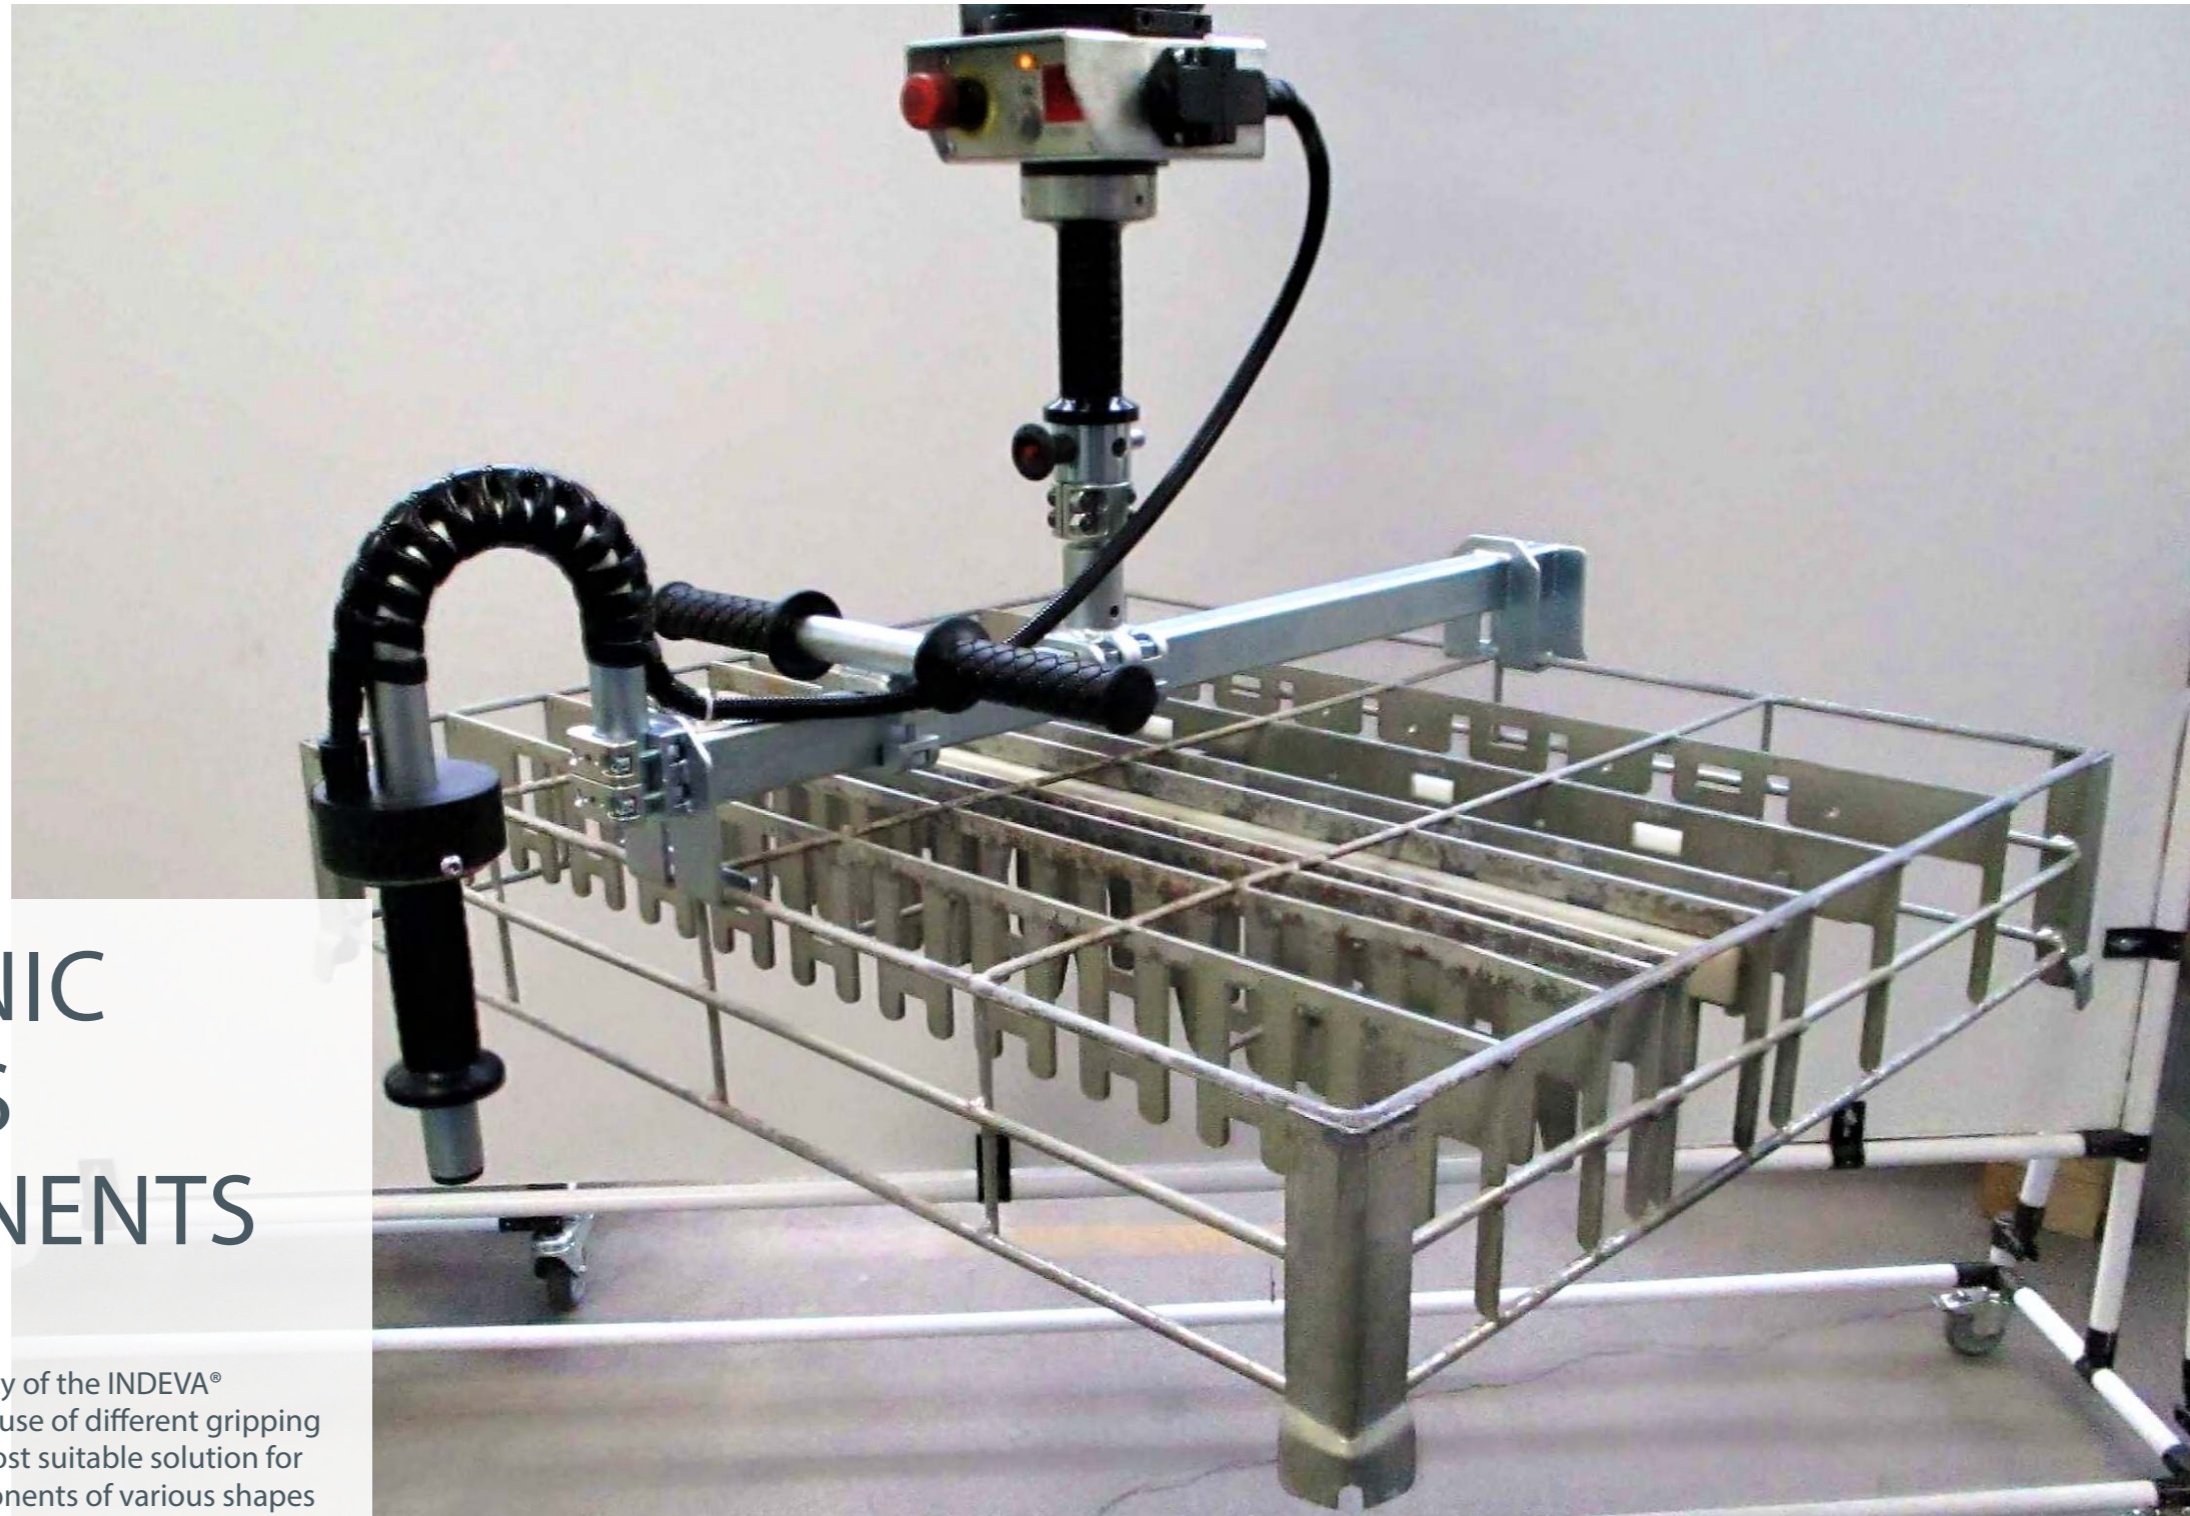

ELECTROMECHANIC & MECHANIC TOOLS APPLICATION BOOKLET

ELECTROMECHANIC DEVICES

Handling Electromechanic Devices of different weights with custom systems and tooling with no need of pre-setting different weight parameters; it is possible thanks to the auto-weight sense and auto-balancing feature of the INDEVA® Intelligent Assist Devices for Handling.

An INDEVA® manipulator is the ideal solution for lifting and rotating electromechanic devices on the assembly line.

ELECTROMECHANIC TOOLS

Plant managers of some Companies that are using INDEVA® manipulators along their assembly lines say their productivity has highly increased and the operators say that handling electromechanic tools in the assembly operations is much easier and quicker with INDEVA® Intelligent Devices for Handling.

MECHANIC VARIOUS COMPONENTS

Thanks to the great versatility of the INDEVA® manipulators that allow the use of different gripping tools, we can provide the most suitable solution for handling mechanical components of various shapes and sizes.

The INDEVA® Intelligent Assist Devices for Handling allow quick and precise component handling on the assembly or machining line, as well as in the logistics area for placing the component into a container, a cardboard box or on a pallet.