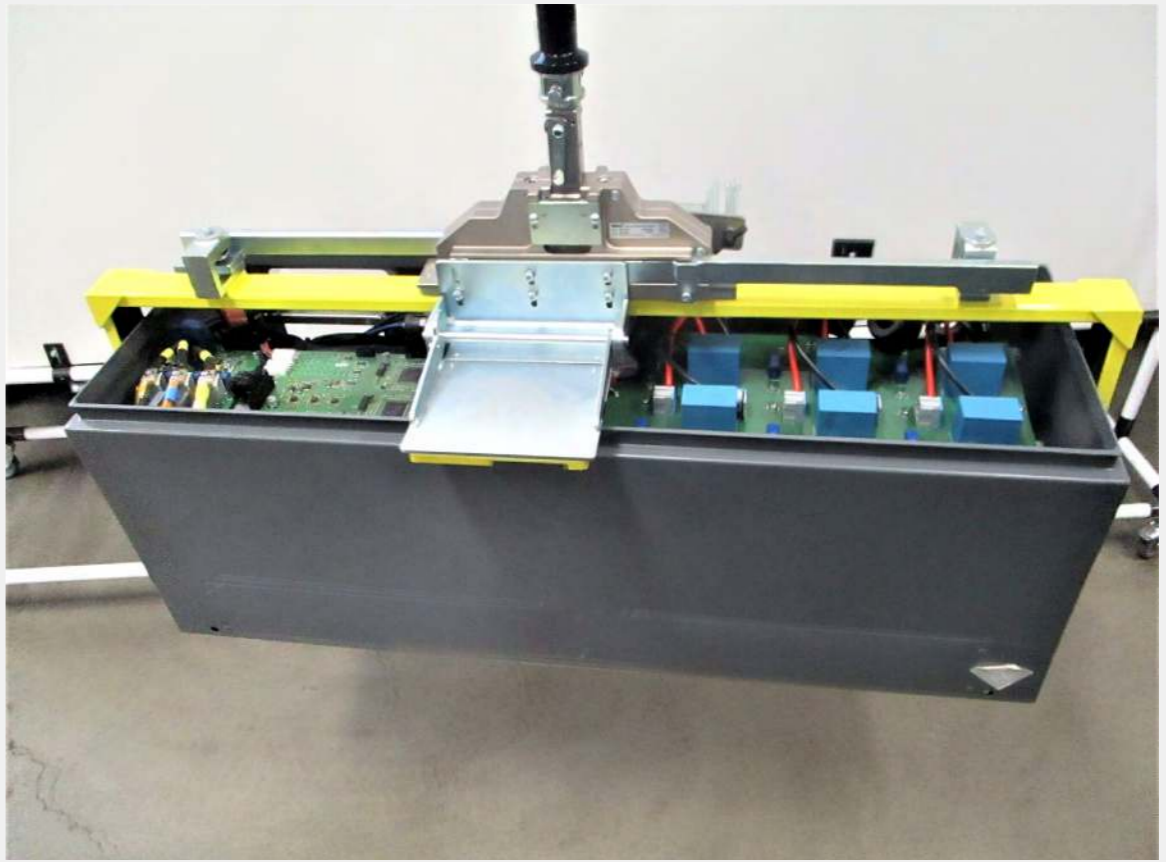

ELECTROMECHANIC & MECHANIC TOOLS APPLICATION BOOKLET

ELECTROMECHANIC DEVICES

Handling Electromechanic Devices of different weights with custom systems and tooling with no need of pre-setting different weight parameters; it is possible thanks to the auto-weight sense and auto-balancing feature of the INDEVA® Intelligent Assist Devices for Handling.

An INDEVA® manipulator is the ideal solution for lifting and rotating electromechanic devices on the assembly line.

ELECTROMECHANIC TOOLS

Plant managers of some Companies that are using INDEVA® manipulators along their assembly lines say their productivity has highly increased and the operators say that handling electromechanic tools in the assembly operations is much easier and quicker with INDEVA® Intelligent Devices for Handling.

MECHANIC VARIOUS COMPONENTS

Thanks to the great versatility of the INDEVA® manipulators that allow the use of different gripping tools, we can provide the most suitable solution for handling mechanical components of various shapes and sizes.

The INDEVA® Intelligent Assist Devices for Handling allow quick and precise component handling on the assembly or machining line, as well as in the logistics area for placing the component into a container, a cardboard box or on a pallet.